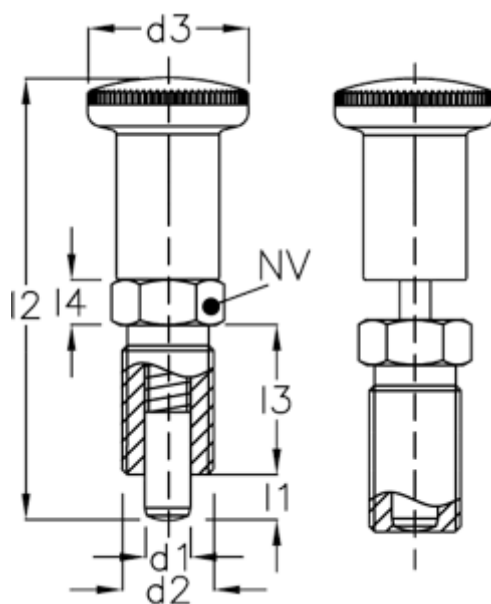

# Data Sheet

Article number: 201175020

Description: E+G  
Indexing plunger GN 817.2-6-6-B

## Measures

d1 = 6  
d2 = M12x1,5  
d3 = 23  
K = 30  
l1 = 6  
l2 = 58  
l3 = 22  
l4 = 6

NV = 14  
Spring pressure N bottom = 19.0  
Spring pressure N top = 6.5